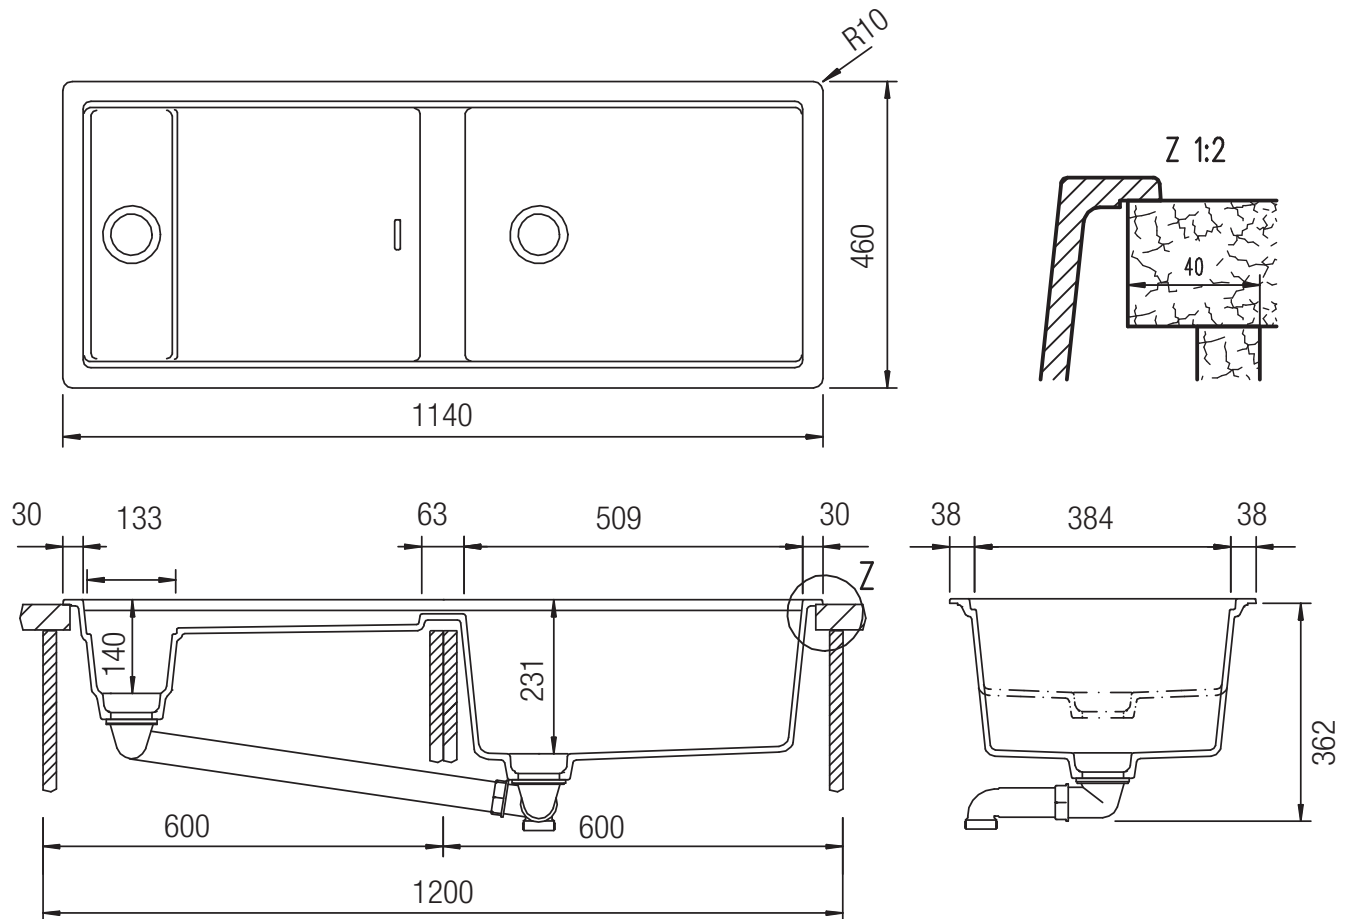

SCHOCK

CRISTADUR®

PREPSTATION D-150

Installation: topmount

Installation: undermount

SCHOCK

CRISTADUR®

PREPSTATION D-150

Installation: flush-mount

Detail: flush-mount

edge sink 1:1