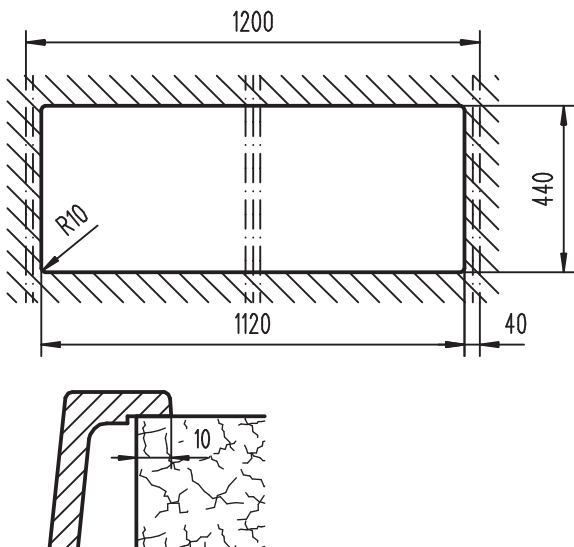

SCHOCK

CRISTADUR®

PREPSTATION D-150

Installation: topmount

Installation: undermount

SCHOCK

CRISTADUR®

PREPSTATION D-150

Installation: flush-mount

Detail: flush-mount

edge sink 1:1