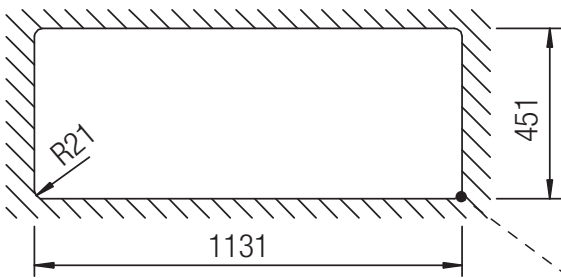

SCHOCK

CRISTADUR®

PREPSTATION D-150

Installation: topmount

Installation: undermount

SCHOCK

CRISTADUR®

PREPSTATION D-150

Installation: flush-mount

Detail: flush-mount

edge sink 1:1