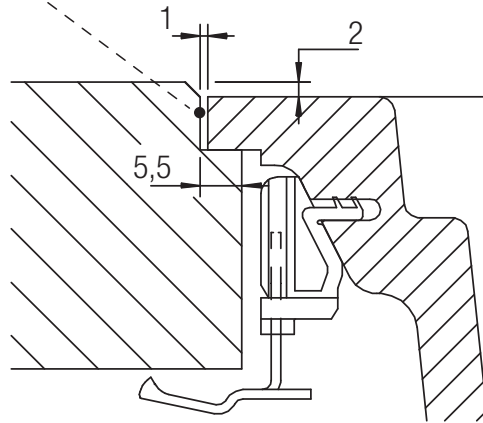

SCHOCK

CRISTADUR®

PREPSTATION D-150

Installation: topmount

Installation: undermount

SCHOCK

CRISTADUR®

PREPSTATION D-150

Installation: flush-mount

Detail: flush-mount

edge sink 1:1