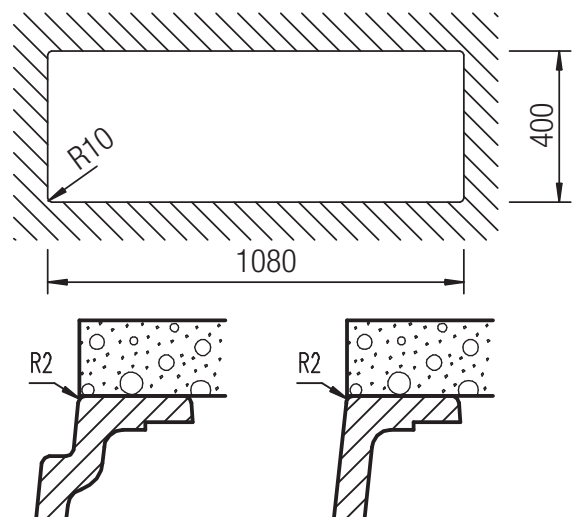

SCHOCK

CRISTADUR®

PREPSTATION D-150

Installation: topmount

Installation: undermount

SCHOCK

CRISTADUR®

PREPSTATION D-150

Installation: flush-mount

Detail: flush-mount

edge sink 1:1